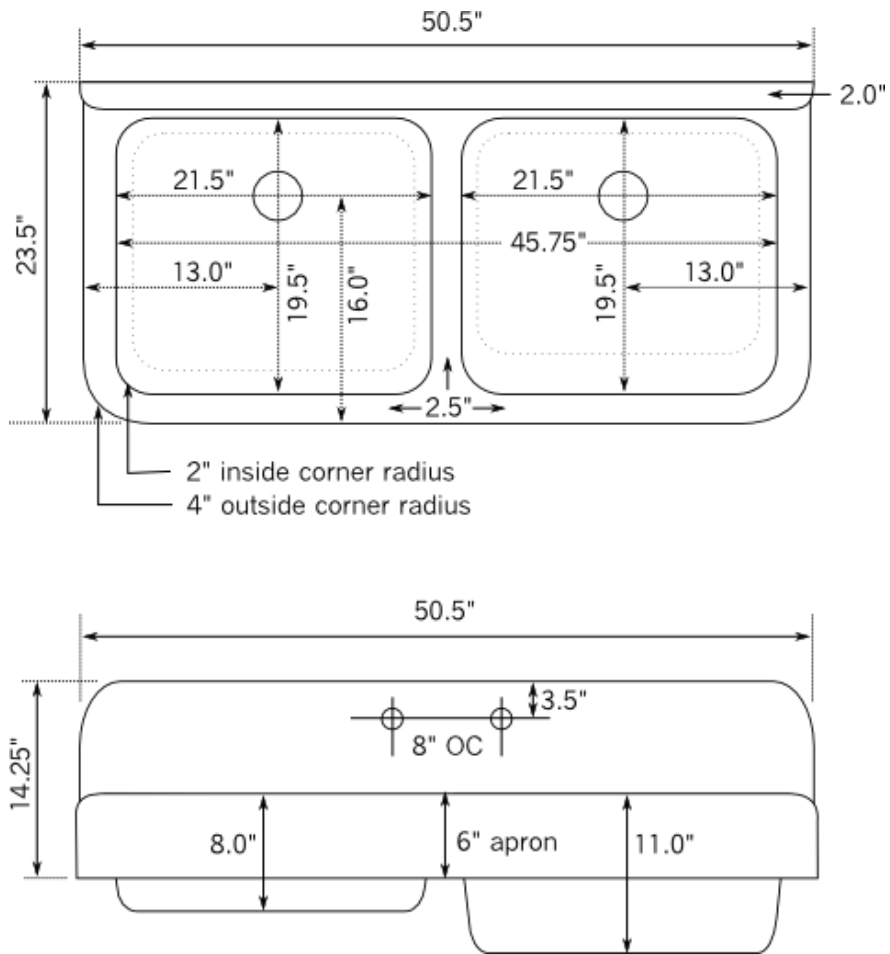

# Double Basin Apron Sink DBA5124

## SPECIFICATIONS

Installation type: Top-mount

Faucet hole spacing: 8" OC

Faucet hole diameter: 1 3/8"

Drain hole diameter: 3.5"

[www.nbidbs.com](http://www.nbidbs.com)

All designs and specifications are subject to change without notification. All measurements are  $\pm \frac{1}{4}$ "