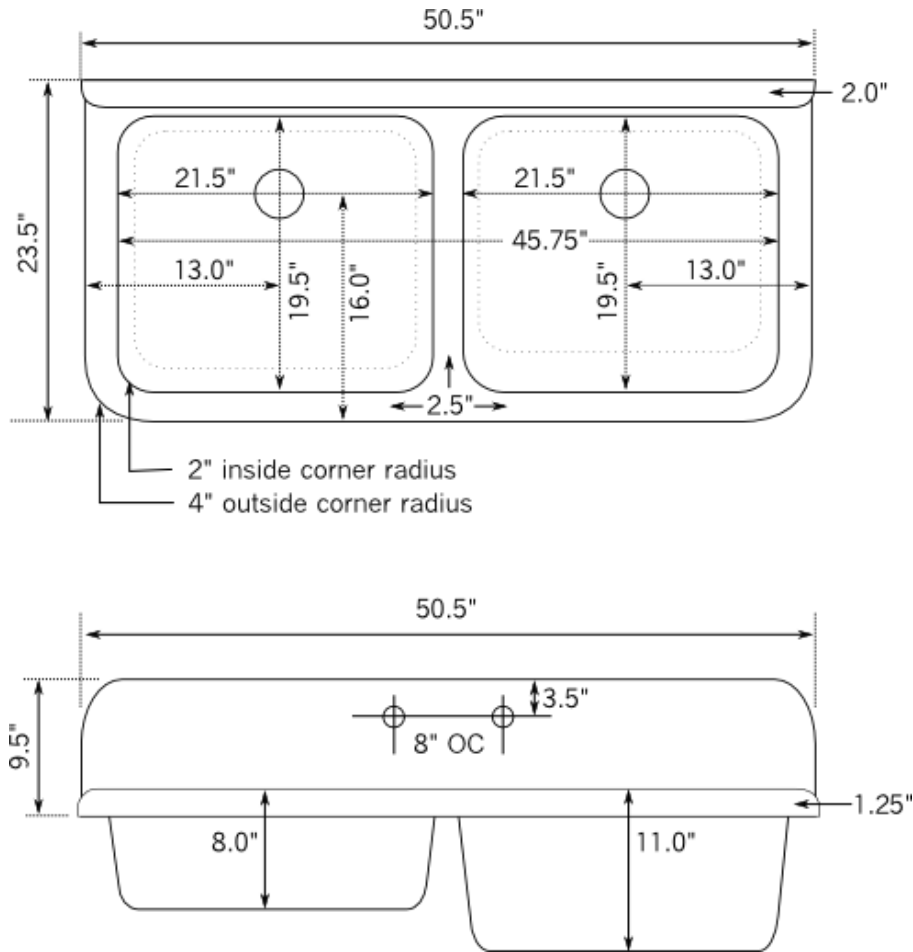

# Double Basin Sink DBR5124

## SPECIFICATIONS

Installation type: Top-mount

Faucet hole spacing: 8" OC

Faucet hole diameter: 1 3/8"

Drain hole diameter: 3.5"

[www.nbidbs.com](http://www.nbidbs.com)

All designs and specifications are subject to change without notification. All measurements are  $\pm \frac{1}{4}$ "