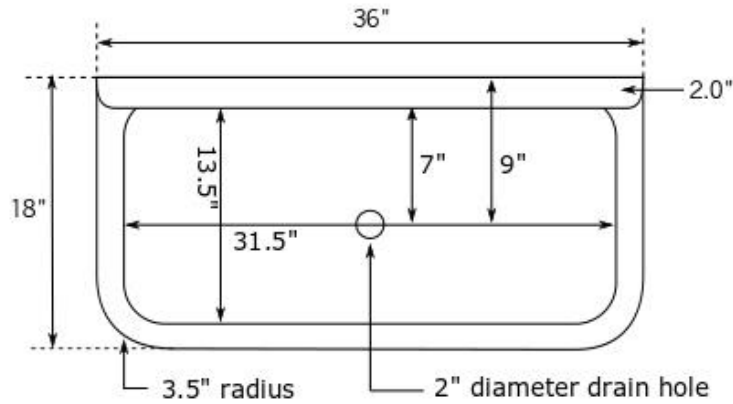

Single Basin Bath / Utility Sink

SB3618

SPECIFICATIONS

Installation type: Wall-mount / top-mount

Faucet hole spacing: 3" vertical OC

Faucet hole diameter: 1 3/8"

Drain hole diameter: 2 1/8"

www.nbidbs.com

All designs and specifications are subject to change without notification. All measurements are $\pm \frac{1}{4}$ "