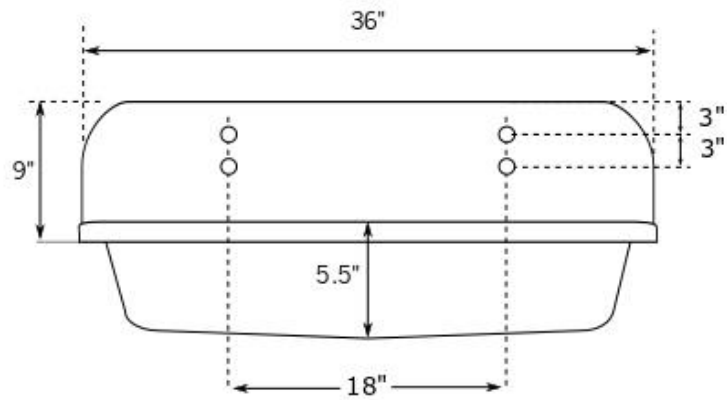

Single Basin Bath / Utility Sink

SB3618

SPECIFICATIONS

Installation type: Wall-mount / top-mount

Faucet hole spacing: 3" vertical OC

Faucet hole diameter: 1 3/8"

Drain hole diameter: 2 1/8"

www.nbidbs.com

All designs and specifications are subject to change without notification. All measurements are $\pm \frac{1}{4}$ "