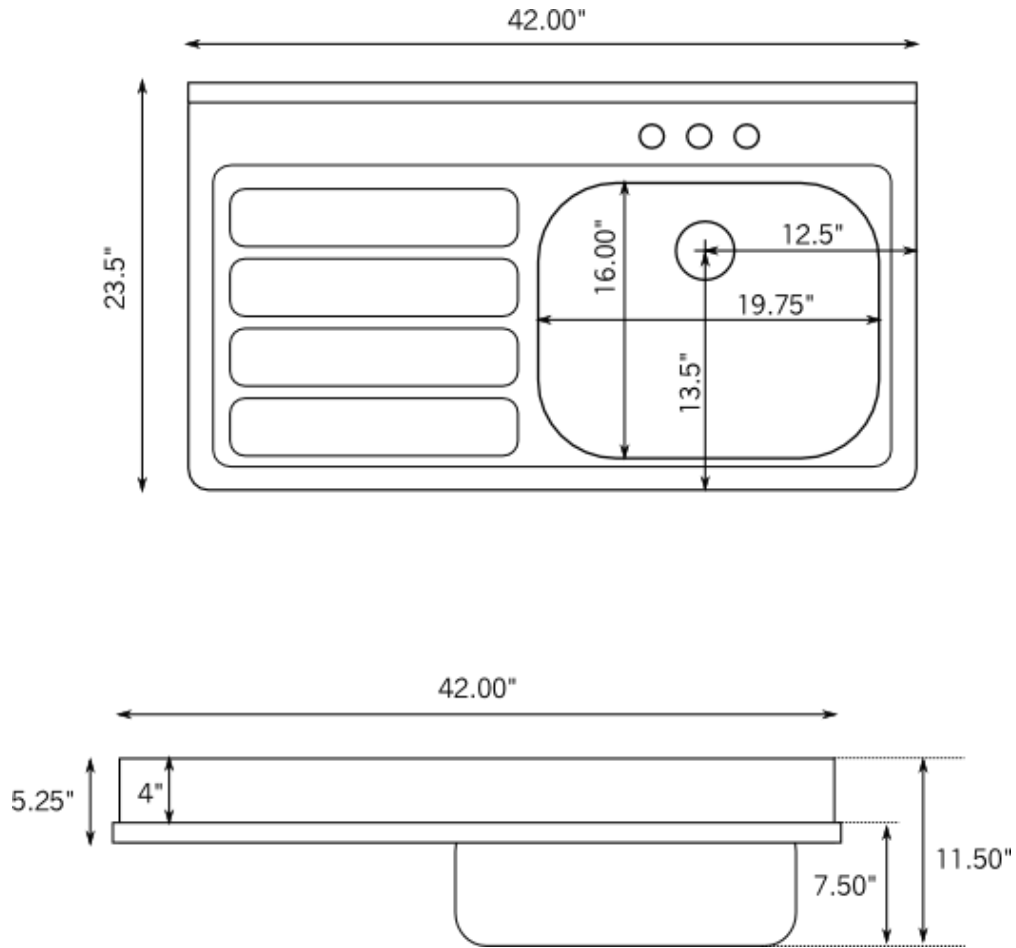

Single Basin Drainboard Sink SBW4224-L

SPECIFICATIONS

Installation type: Top-mount

Faucet hole spacing: 4" OC

Faucet hole diameter: 1 3/8"

Drain hole diameter: 3.5"

www.nbidbs.com

All designs and specifications are subject to change without notification. All measurements are $\pm \frac{1}{4}$ "